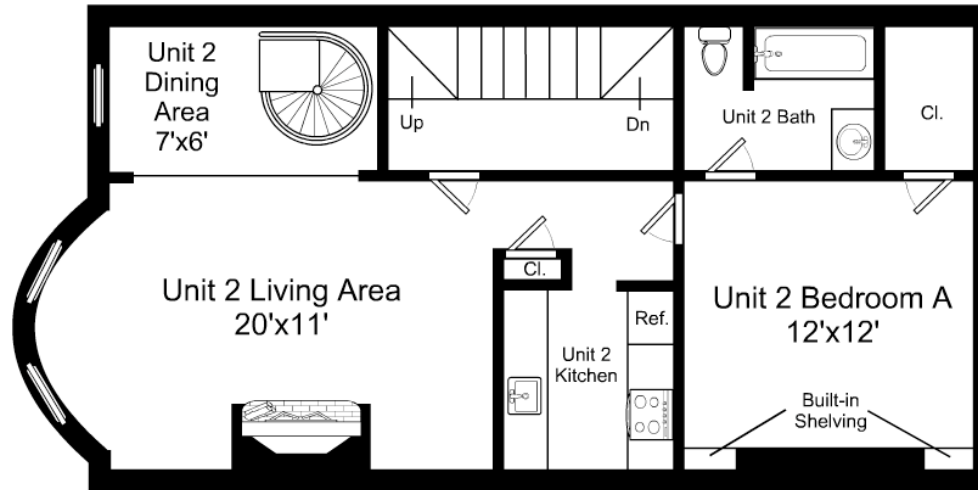

Artistic rendering for visual purposes only. Dimensions are estimates and are not guaranteed.
 Ceiling Height: 7'2"

1/8" = 1'-0"
 L = 12"

113 Pembroke Street / First Floor

Listing no. 20091013M1

Artistic rendering for visual purposes only. Dimensions are estimates and are not guaranteed.
 Ceiling Height: 8'1"

1/8" = 1'-0"
 L = 12"

113 Pembroke Street / Second Floor

Listing no. 20091013M1

Artistic rendering for visual purposes only. Dimensions are estimates and are not guaranteed.
 Ceiling Height: 10'7"

1/8" = 1'-0"
 — = 12"

113 Pembroke Street / Third Floor

Listing no. 20091013M1

Artistic rendering for visual purposes. Dimensions are estimates and are not guaranteed.
Ceiling Height: 9'6"

1/8" = 1'-0"
┌ = 12"

113 Pembroke Street / Fourth Floor

Listing no. 20091013M1

Artistic rendering for visual purposes only. Dimensions are estimates and are not guaranteed.
Ceiling Height: 8'9"

1/8" = 1'-0"
└ = 12"

113 Pembroke Street / Fifth Floor

Listing no. 20091013M1