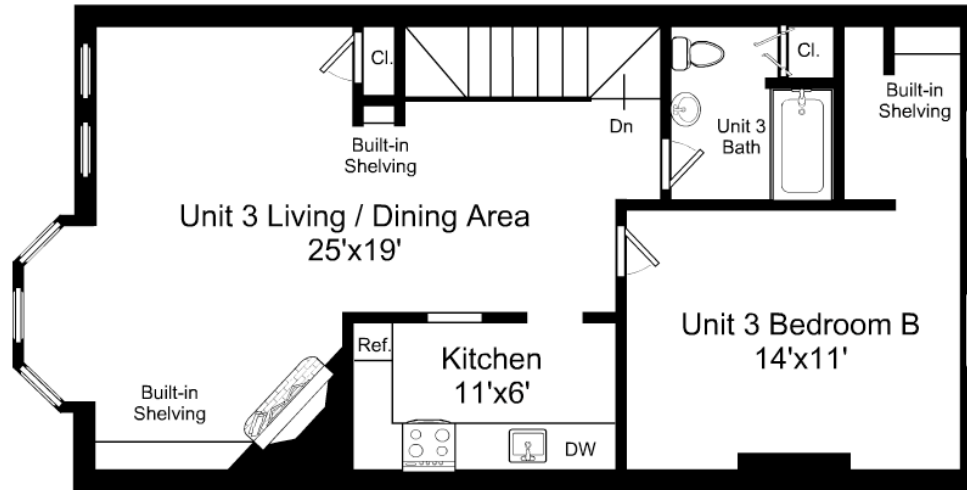

1/8" = 1'-0"
 L = 12"

113 Pembroke Street / Second Floor

Listing no. 20091013M1

Artistic rendering for visual purposes only. Dimensions are estimates and are not guaranteed.
 Ceiling Height: 10'7"

1/8" = 1'-0"
 — = 12"

113 Pembroke Street / Third Floor

Listing no. 20091013M1

Artistic rendering for visual purposes. Dimensions are estimates and are not guaranteed.
Ceiling Height: 9'6"

1/8" = 1'-0"
┌ = 12"

113 Pembroke Street / Fourth Floor

Listing no. 20091013M1

Artistic rendering for visual purposes only. Dimensions are estimates and are not guaranteed.
Ceiling Height: 8'9"

1/8" = 1'-0"
└ = 12"

113 Pembroke Street / Fifth Floor

Listing no. 20091013M1

powered by Icovia®

Artistic rendering for visual purposes only. Dimensions are estimates and are not guaranteed.
Ceiling Height: 8'4"

1/8" = 1'-0"
└ = 12"

113 Pembroke Street / Sixth Floor

Listing no. 20091013M1