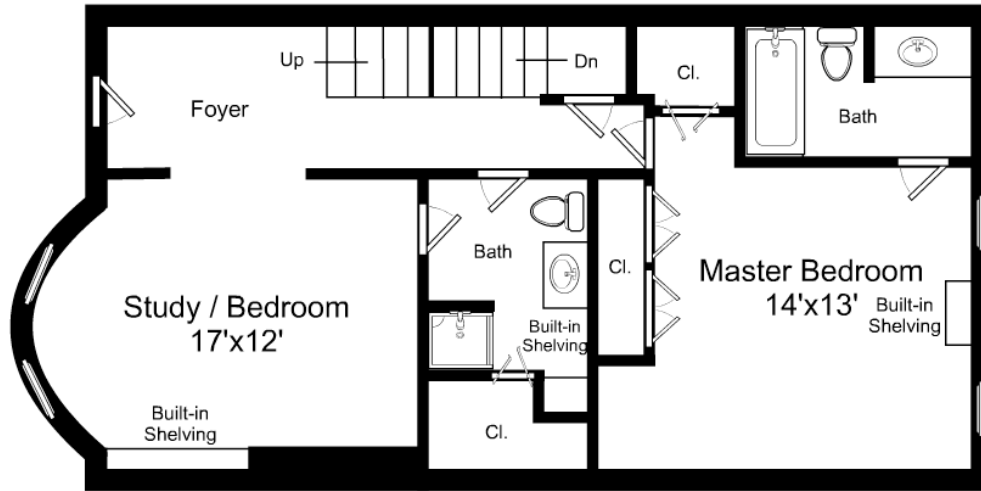

Artistic rendering for visual purposes only. Dimensions are estimates and are not guaranteed.
 Ceiling Height: 7'2"

1/8" = 1'-0"
 L = 12"

113 Pembroke Street / First Floor

Listing no. 20091013M1

Artistic rendering for visual purposes only. Dimensions are estimates and are not guaranteed.
 Ceiling Height: 8'1"

1/8" = 1'-0"
 L = 12"

113 Pembroke Street / Second Floor

Listing no. 20091013M1

Artistic rendering for visual purposes only. Dimensions are estimates and are not guaranteed.
 Ceiling Height: 10'7"

1/8" = 1'-0"
 — = 12"

113 Pembroke Street / Third Floor

Listing no. 20091013M1

Artistic rendering for visual purposes. Dimensions are estimates and are not guaranteed.
Ceiling Height: 9'6"

1/8" = 1'-0"
┌ = 12"

113 Pembroke Street / Fourth Floor

Listing no. 20091013M1

Artistic rendering for visual purposes only. Dimensions are estimates and are not guaranteed.
Ceiling Height: 8'9"

1/8" = 1'-0"
└ = 12"

113 Pembroke Street / Fifth Floor

Listing no. 20091013M1