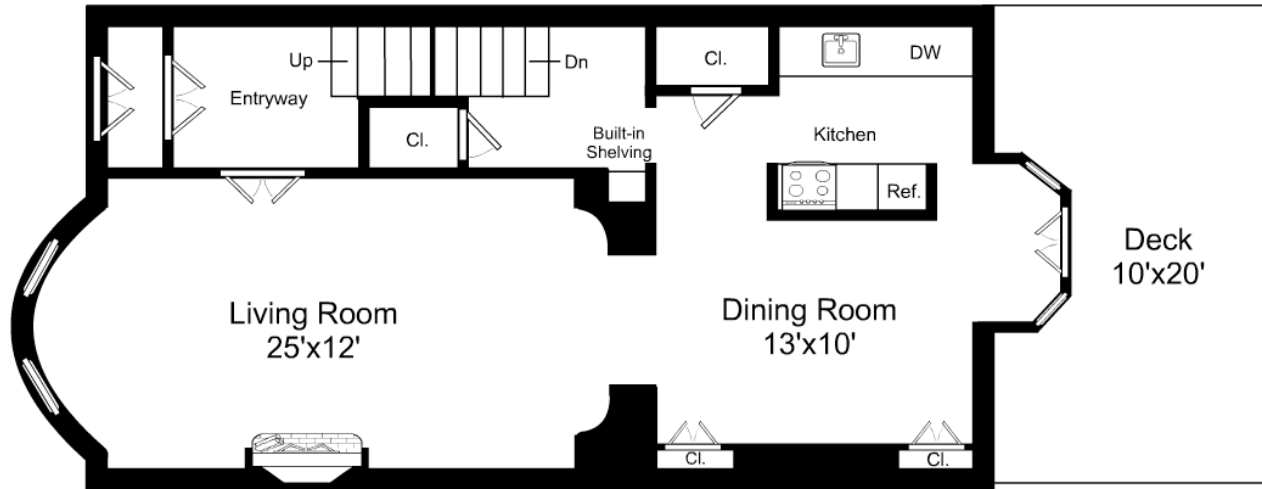

Artistic rendering for visual purposes only. Dimensions are estimates and are not guaranteed.
 Ceiling Height: 7'2"

1/8" = 1'-0"
 L = 12"

113 Pembroke Street / First Floor

Listing no. 20091013M1

Artistic rendering for visual purposes only. Dimensions are estimates and are not guaranteed.
 Ceiling Height: 8'1"

1/8" = 1'-0"
 L = 12"

113 Pembroke Street / Second Floor

Listing no. 20091013M1

Artistic rendering for visual purposes only. Dimensions are estimates and are not guaranteed.
 Ceiling Height: 10'7"

1/8" = 1'-0"
 — = 12"

113 Pembroke Street / Third Floor

Listing no. 20091013M1

Artistic rendering for visual purposes. Dimensions are estimates and are not guaranteed.
Ceiling Height: 9'6"

1/8" = 1'-0"
┌ = 12"

113 Pembroke Street / Fourth Floor

Listing no. 20091013M1

Artistic rendering for visual purposes only. Dimensions are estimates and are not guaranteed.
Ceiling Height: 8'9"

1/8" = 1'-0"
└ = 12"

113 Pembroke Street / Fifth Floor

Listing no. 20091013M1