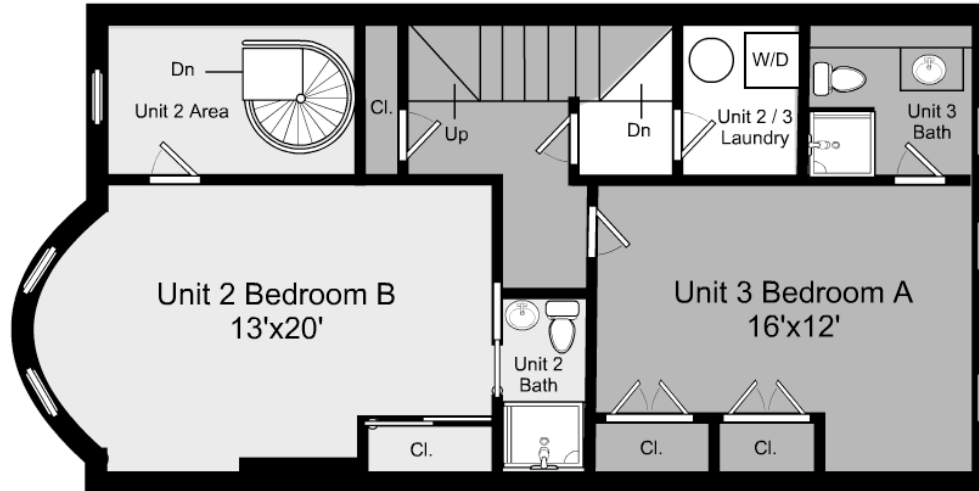

1/8" = 1'-0"
 L = 12"

113 Pembroke Street / Second Floor

Listing no. 20091013M1

Artistic rendering for visual purposes only. Dimensions are estimates and are not guaranteed.
 Ceiling Height: 10'7"

1/8" = 1'-0"
 — = 12"

113 Pembroke Street / Third Floor

Listing no. 20091013M1

Artistic rendering for visual purposes. Dimensions are estimates and are not guaranteed.
Ceiling Height: 9'6"

1/8" = 1'-0"
┌ = 12"

113 Pembroke Street / Fourth Floor

Listing no. 20091013M1

Artistic rendering for visual purposes only. Dimensions are estimates and are not guaranteed.
Ceiling Height: 8'9"

1/8" = 1'-0"
└ = 12"

113 Pembroke Street / Fifth Floor

Listing no. 20091013M1

powered by Icovia®

Artistic rendering for visual purposes only. Dimensions are estimates and are not guaranteed.
Ceiling Height: 8'4"

1/8" = 1'-0"
└ = 12"

113 Pembroke Street / Sixth Floor

Listing no. 20091013M1